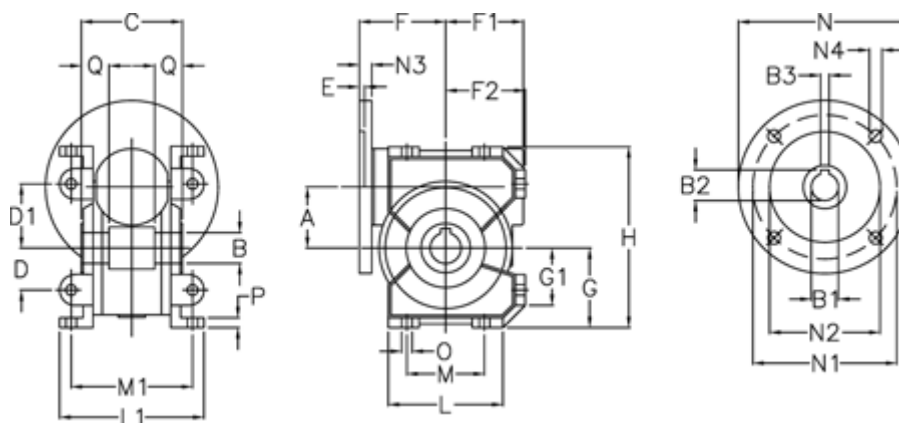

Article number: 3918044046023

Description: Worm gear with st. steel hollow shaft
VF 44 EP-U-46- 63B14

Measures

a	= 44.6	E	= 2.0	L	= 80	N4	= 5.5
B	= 18	F	= 65	L1	= 100.0	O	= 8.5
B1 E7	= 11	F1	= 54	M	= 52	P	= 8
B2	= 12.8	F2	= 55.0	M1	= 81.0	Q	= 24.5
B3 H9	= 4	g	= 55.0	N	= 90		
C	= 64	G1	= 40.0	N1	= 75		
D	= 29	H	= 127.0	N2	= 60		
D1	= 46	H1	= 97.0	N3	= 8.0		